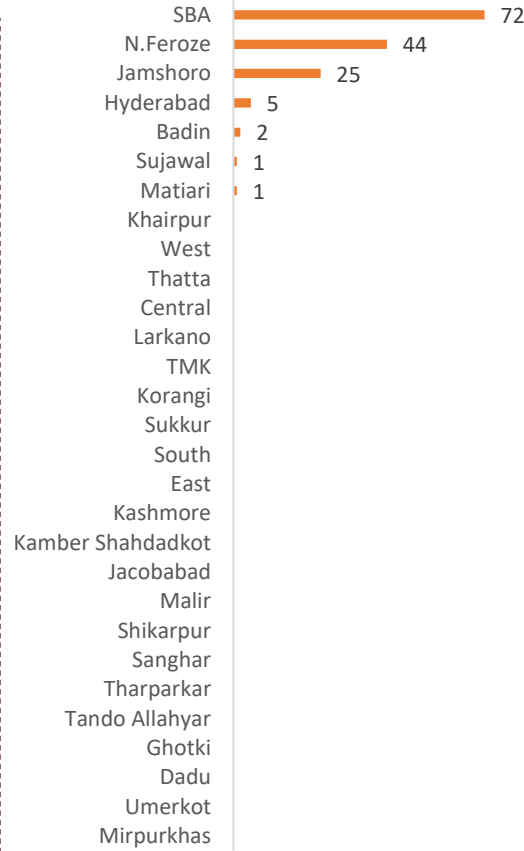

## HEATWAVE DAILY SITUATION REPORT (Period Covered 1500 hrs 28-04-2026 - 1500 hrs 05-05-2026)

### District wise Camps established

### District wise Heatstroke Cases Treated