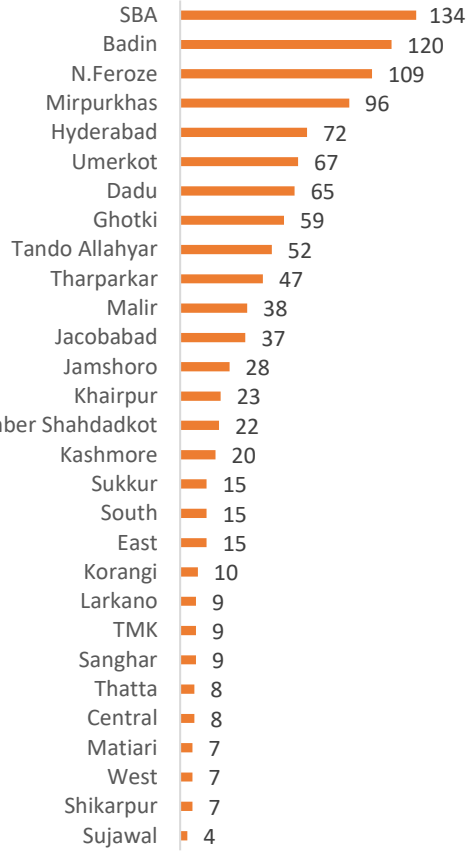

## HEATWAVE DAILY SITUATION REPORT (Period Covered 1500 hrs 28-04-2026 - 1500 hrs 05-05-2026)

### District wise Camps established

### District wise Heatstroke Cases Treated